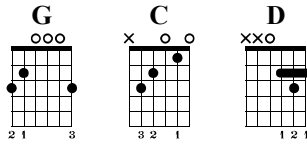

# SITTING ON TOP OF THE WORLD

Flatpick 101 (21F-MUS-001)  
 Scale: G - A - B - C - D - E - F# - Root

Words & Music by Traditional  
 Tabbed by Alan Anderson

♩ = 120

Guitar

**G**

1. Was in the Spring, one sun-ny day. My good gal  
 2. She called me in Dallas, from sun-EI Pa-to so, Show "Come back  
 3. Ash-es to ashes, and dust Pa-to dust, Show me a

TAB: 0-0-0 | 3 | 3-0-3-0 | 0 | 0-3-3-3

**C** **G**

5 left me, she went a-way. Chorus: And now she's gone, and I don't  
 Dad-dy, Lord I need you so". And now she's gone, and I don't  
 wom-an any man can trust.

TAB: 3-2-0 | 0-3-3-2-0 | 0 | 0-0-2-0 | 0 | 0-0-0-0

**D** **G**

11 wor-ry, Lord, I'm sit-ting on top of the world.  
 12 13 14 15 16

TAB: 0-0 | 0-2-0 | 0-0-0 | 2-0-2 | 0 | 0