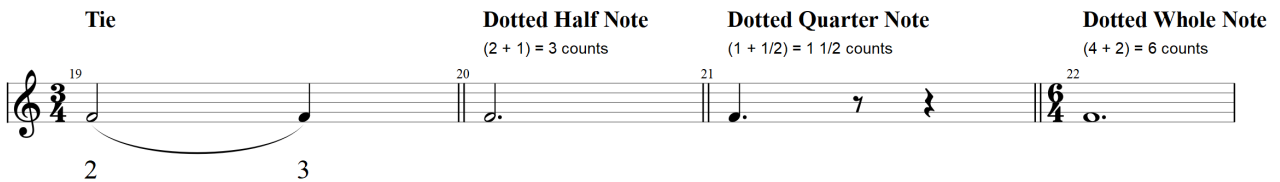

MUSIC NOTES

Flatpick 101 (21F-MUS-001)

Standard tuning
① = E ④ = D
② = B ⑤ = A
③ = G ⑥ = E

Music Staff

Ledger Lines

Bar or Measure

Notes above the middle line the stem points up
Notes below the middle line the stem points down