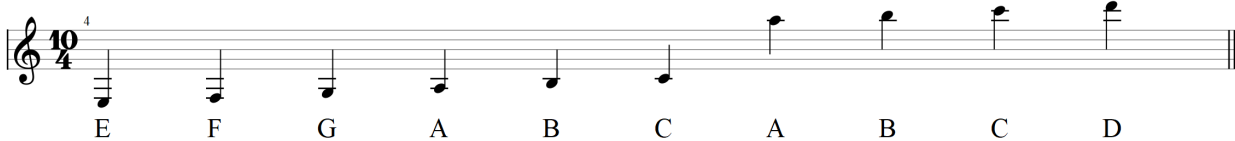

MUSIC NOTES

Flatpick 101 (21F-MUS-001)

Standard tuning
① = E ④ = D
② = B ⑤ = A
③ = G ⑥ = E

Music Staff

Ledger Lines

Bar or Measure

Notes above the middle line the stem points up
Notes below the middle line the stem points down