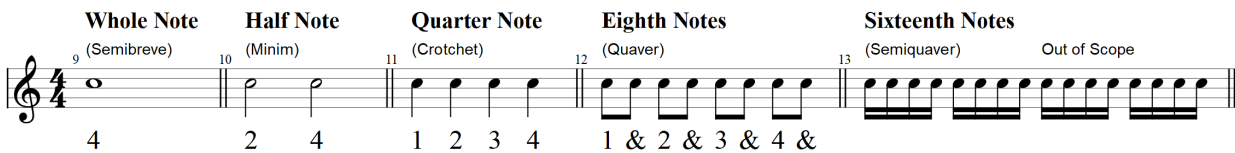

MUSIC NOTES

Flatpick 101 (21F-MUS-001)

Standard tuning
① = E ④ = D
② = B ⑤ = A
③ = G ⑥ = E

Music Staff

Ledger Lines

Bar or Measure

Notes above the middle line the stem points up
Notes below the middle line the stem points down